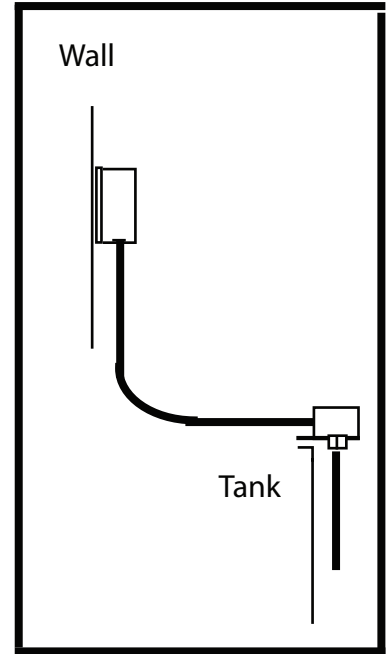

NEW!

REMOTE MOUNT CONDUCTIVITY LIQUID LEVEL CONTROL

HRMP-A - PROBE ASSEMBLY

NEMA 4X TANK MOUNT
PROBE BOX

REMOTE MOUNT
CONTROL BOX

HLLC-1-N4X-RM 120 VOLTS

HLLC-2-N4X-RM 240 VOLTS

10 FOOT CORD STANDARD, EXTRA LENGTH AVAILABLE

SIDE VIEW

HRMP-A PROBE ASSEMBLY OPTIONS

316 STAINLESS STEEL

TITANIUM

GRAPHITE

MHRMP-S6 6"

MHRMP-T6 6"

MHRMP-G6 6"